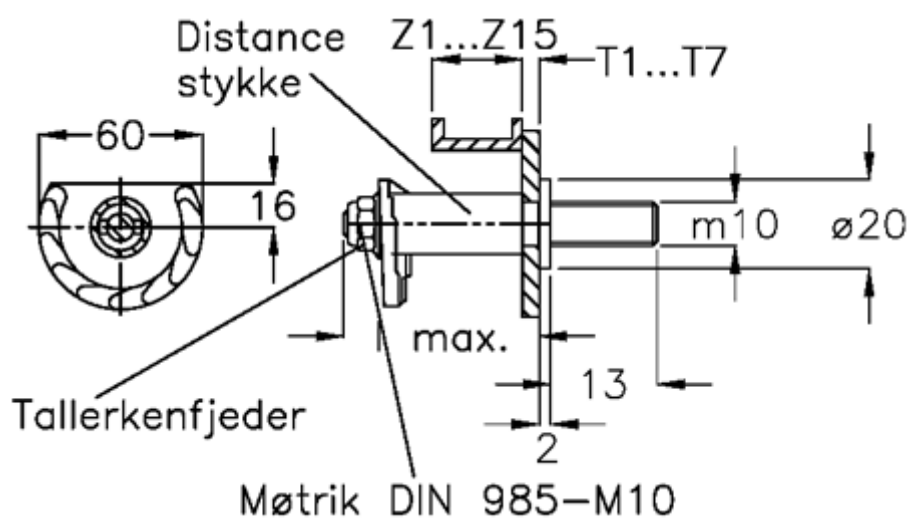

Data Sheet

Article number: 20895502

Description: E+G Door lock
GN 117-GB-T5-Z2

Measures

Cam thickness = 3-12